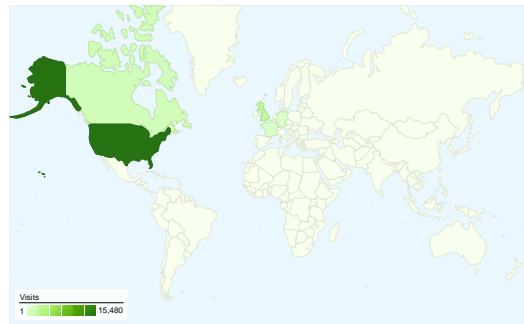

**Site Usage**

**26,383** Visits

**64.19%** Bounce Rate

**90,672** Pageviews

**00:02:24** Avg. Time on Site

**3.44** Pages/Visit

**69.88%** % New Visits

**Visitors Overview**

**Visitors**  
**19,742**

**Map Overlay world**

**Traffic Sources Overview**

- **Search Engines**  
14,056.00 (53.28%)
- **Direct Traffic**  
7,914.00 (30.00%)
- **Referring Sites**  
4,413.00 (16.73%)

**Content Overview**

All traffic sources sent a total of 26,383 visits

-  30.00% Direct Traffic
-  16.73% Referring Sites
-  53.28% Search Engines

- Search Engines  
14,056.00 (53.28%)
- Direct Traffic  
7,914.00 (30.00%)
- Referring Sites  
4,413.00 (16.73%)

## Top Traffic Sources

Sources	Visits	% visits
google (organic)	11,770	44.61%
(direct) ((none))	7,914	30.00%
yahoo (organic)	1,275	4.83%
en.wikipedia.org (referral)	1,214	4.60%
stumbleupon.com (referral)	351	1.33%