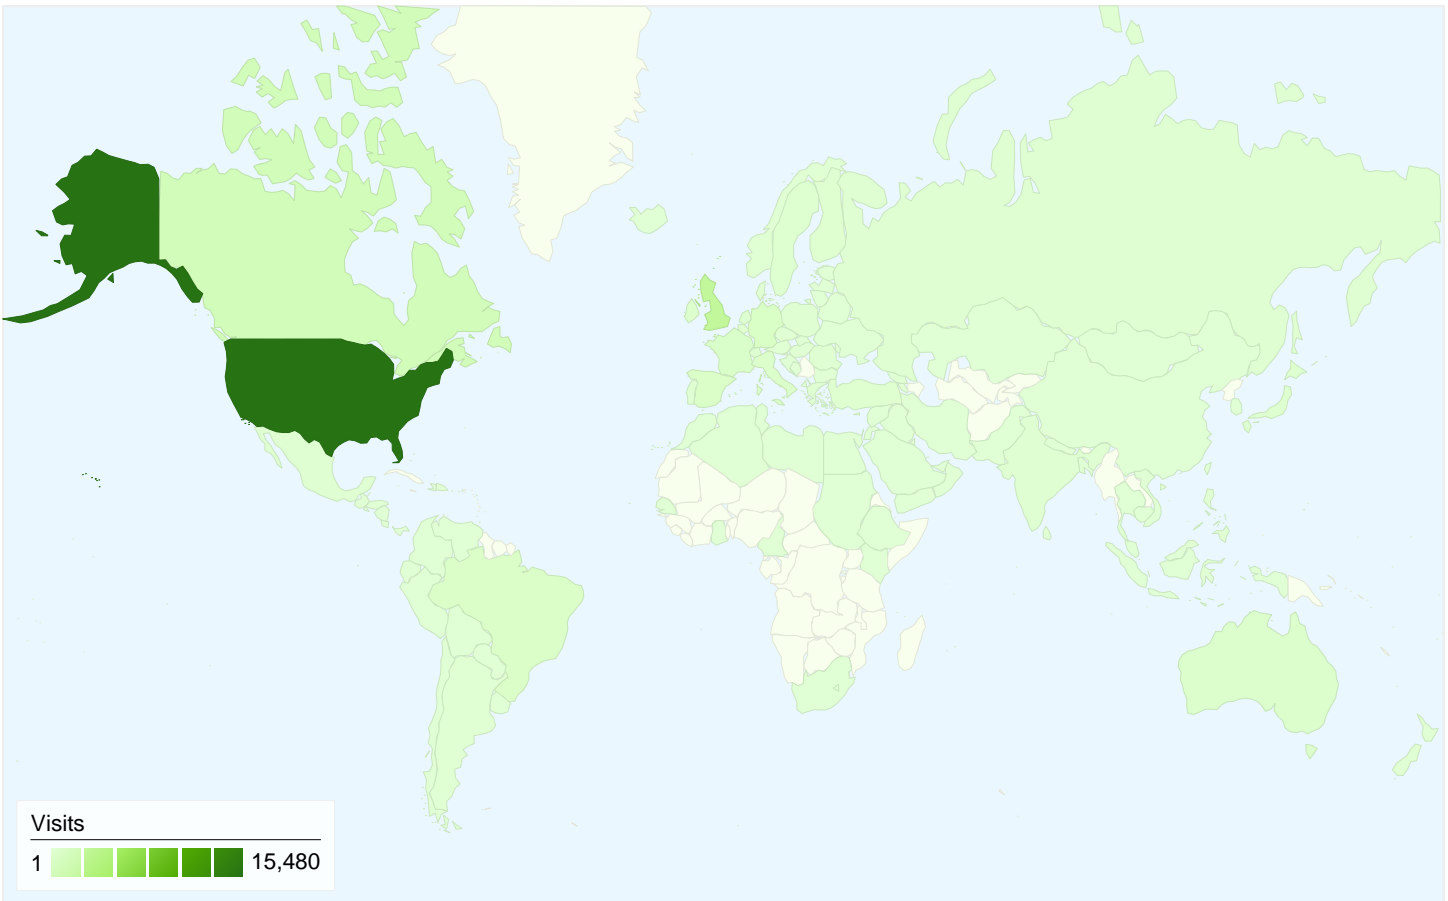

26,383 visits came from 122 countries/territories

Site Usage

Visits	Pages/Visit	Avg. Time on Site	% New Visits	Bounce Rate	
26,383 % of Site Total: 100.00%	3.44 Site Avg: 3.44 (0.00%)	00:02:24 Site Avg: 00:02:24 (0.00%)	69.93% Site Avg: 69.88% (0.07%)	64.19% Site Avg: 64.19% (0.00%)	
Country/Territory	Visits	Pages/Visit	Avg. Time on Site	% New Visits	Bounce Rate
United States	15,480	3.34	00:02:06	70.52%	65.16%
United Kingdom	2,646	4.20	00:04:19	65.19%	59.98%
Canada	1,240	4.00	00:02:12	71.53%	57.50%
Germany	645	4.05	00:02:41	73.33%	59.69%
France	548	3.05	00:01:53	67.34%	62.59%
Spain	525	2.92	00:01:43	71.05%	64.00%
Brazil	518	4.56	00:04:35	63.32%	63.13%
Italy	483	4.06	00:02:33	58.39%	63.98%
Australia	380	3.46	00:02:21	57.11%	61.58%
Ireland	343	2.12	00:01:15	88.63%	84.26%