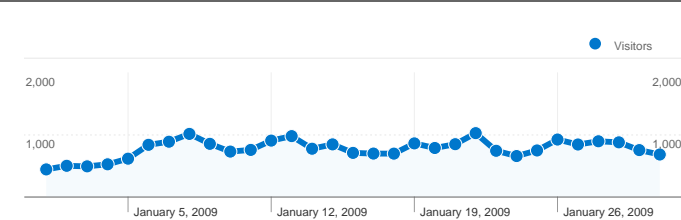

**Site Usage**

**26,383** Visits

**64.19%** Bounce Rate

**90,672** Pageviews

**00:02:24** Avg. Time on Site

**3.44** Pages/Visit

**69.88%** % New Visits

**Visitors Overview**

## 19,742 people visited this site

 **26,383** Visits

 **19,742** Absolute Unique Visitors

 **90,672** Pageviews

 **3.44** Average Pageviews

 **00:02:24** Time on Site

 **64.19%** Bounce Rate

 **69.88%** New Visits

All traffic sources sent a total of 26,383 visits

-  30.00% Direct Traffic
-  16.73% Referring Sites
-  53.28% Search Engines

- Search Engines  
14,056.00 (53.28%)
- Direct Traffic  
7,914.00 (30.00%)
- Referring Sites  
4,413.00 (16.73%)

**Pages on this site were viewed a total of 90,672 times**

 **90,672 Pageviews**

 **63,580 Unique Views**

 **64.19% Bounce Rate**