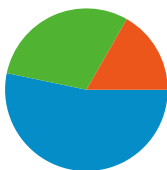

Traffic Sources Overview

- **Search Engines**
  14,056.00 (53.28%)
- **Direct Traffic**
  7,914.00 (30.00%)
- **Referring Sites**
  4,413.00 (16.73%)

Content Overview

Pages	Pageviews	% Pageviews
/	12,341	13.61%
/DVD/index.html	4,761	5.25%
/info/top100.html	3,435	3.79%
/PSFL/index.html	2,385	2.63%
/PSFL/indexes/index.html	2,339	2.58%