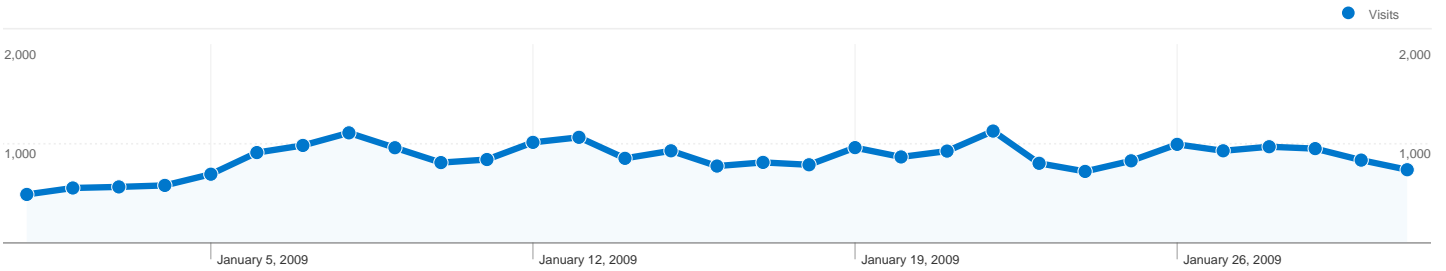

**Site Usage**

**26,383** Visits

**64.19%** Bounce Rate

**90,672** Pageviews

**00:02:24** Avg. Time on Site

**3.44** Pages/Visit

**69.88%** % New Visits

**Visitors Overview**

## 19,742 people visited this site

 **26,383** Visits

 **19,742** Absolute Unique Visitors

 **90,672** Pageviews

 **3.44** Average Pageviews

 **00:02:24** Time on Site

 **64.19%** Bounce Rate

 **69.88%** New Visits

All traffic sources sent a total of 26,383 visits

-  30.00% Direct Traffic
-  16.73% Referring Sites
-  53.28% Search Engines

- Search Engines  
14,056.00 (53.28%)
- Direct Traffic  
7,914.00 (30.00%)
- Referring Sites  
4,413.00 (16.73%)

**Pages on this site were viewed a total of 90,672 times**

 **90,672 Pageviews**

 **63,580 Unique Views**

 **64.19% Bounce Rate**