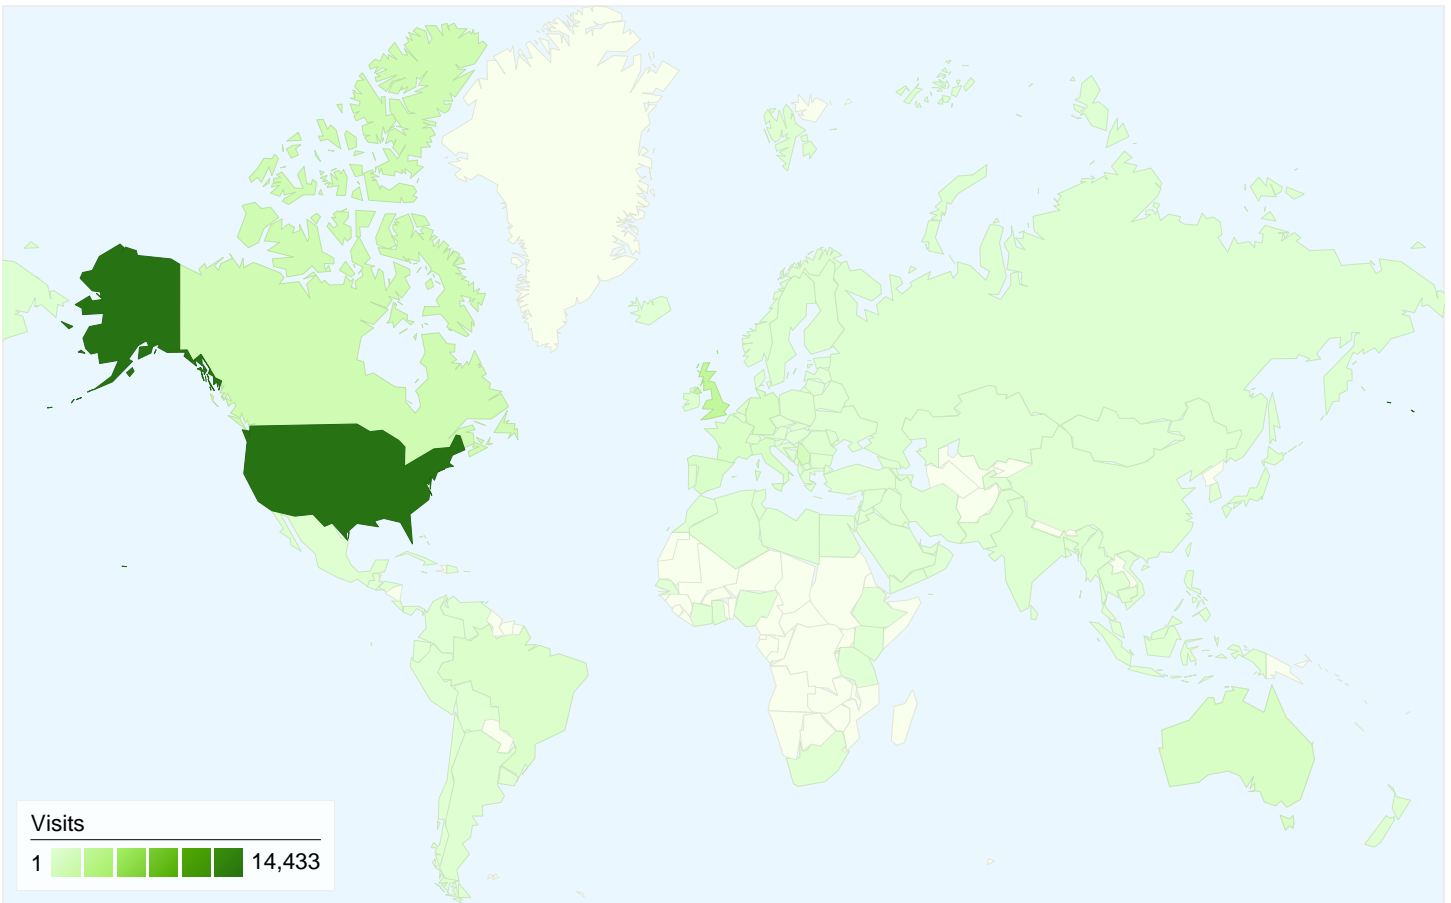

**Visitors**  
**18,858**

**Map Overlay**

**Traffic Sources Overview**

- **Search Engines**  
16,369.00 (60.94%)
- **Referring Sites**  
5,737.00 (21.36%)
- **Direct Traffic**  
4,757.00 (17.71%)

**Content Overview**

## 18,858 people visited this site

26,863 Visits

18,858 Absolute Unique Visitors

89,298 Pageviews

3.32 Average Pageviews

00:02:11 Time on Site

64.87% Bounce Rate

63.00% New Visits

**All traffic sources sent a total of 26,863 visits**

-  **17.71%** Direct Traffic
-  **21.36%** Referring Sites
-  **60.94%** Search Engines

- **Search Engines**  
16,369.00 (60.94%)
- **Referring Sites**  
5,737.00 (21.36%)
- **Direct Traffic**  
4,757.00 (17.71%)

**26,863 visits came from 125 countries/territories**

Site Usage

Country/Territory	Visits	Pages/Visit	Avg. Time on Site	% New Visits	Bounce Rate
<b>Visits</b> <b>26,863</b> % of Site Total: 100.00%	<b>Pages/Visit</b> <b>3.32</b> Site Avg: 3.32 (0.00%)	<b>Avg. Time on Site</b> <b>00:02:11</b> Site Avg: 00:02:11 (0.00%)	<b>% New Visits</b> <b>63.04%</b> Site Avg: 63.00% (0.06%)	<b>Bounce Rate</b> <b>64.87%</b> Site Avg: 64.87% (0.00%)	
United States	14,433	3.60	00:02:23	65.57%	61.82%
United Kingdom	2,417	3.09	00:02:16	64.58%	63.63%
Canada	1,417	4.51	00:02:25	66.62%	59.49%
Serbia	935	1.06	00:00:13	3.10%	98.29%
Australia	681	2.83	00:02:00	52.57%	67.99%
Germany	671	3.31	00:02:10	61.40%	64.68%
France	591	3.45	00:02:19	58.38%	62.10%
Italy	571	3.01	00:01:44	49.21%	68.13%
Spain	511	2.98	00:02:34	71.23%	64.38%