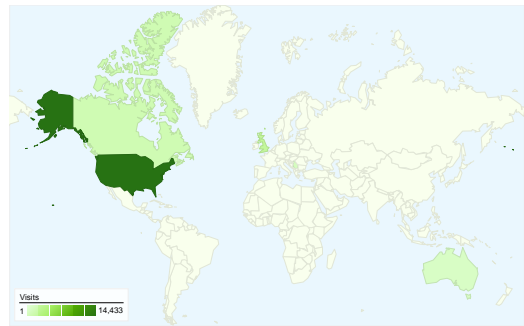

**Site Usage**

**26,863** Visits

**64.87%** Bounce Rate

**89,298** Pageviews

**00:02:11** Avg. Time on Site

**3.32** Pages/Visit

**63.00%** % New Visits

**Visitors Overview**

**Visitors**  
**18,858**

**Map Overlay**

**Traffic Sources Overview**

- **Search Engines**  
16,369.00 (60.94%)
- **Referring Sites**  
5,737.00 (21.36%)
- **Direct Traffic**  
4,757.00 (17.71%)

**Content Overview**

**All traffic sources sent a total of 26,863 visits**

-  **17.71%** Direct Traffic
-  **21.36%** Referring Sites
-  **60.94%** Search Engines

- **Search Engines**  
16,369.00 (60.94%)
- **Referring Sites**  
5,737.00 (21.36%)
- **Direct Traffic**  
4,757.00 (17.71%)

**26,863 visits came from 125 countries/territories**

Site Usage

Country/Territory	Visits	Pages/Visit	Avg. Time on Site	% New Visits	Bounce Rate
<b>Visits</b> <b>26,863</b> % of Site Total: 100.00%	<b>Pages/Visit</b> <b>3.32</b> Site Avg: 3.32 (0.00%)	<b>Avg. Time on Site</b> <b>00:02:11</b> Site Avg: 00:02:11 (0.00%)	<b>% New Visits</b> <b>63.04%</b> Site Avg: 63.00% (0.06%)	<b>Bounce Rate</b> <b>64.87%</b> Site Avg: 64.87% (0.00%)	
United States	14,433	3.60	00:02:23	65.57%	61.82%
United Kingdom	2,417	3.09	00:02:16	64.58%	63.63%
Canada	1,417	4.51	00:02:25	66.62%	59.49%
Serbia	935	1.06	00:00:13	3.10%	98.29%
Australia	681	2.83	00:02:00	52.57%	67.99%
Germany	671	3.31	00:02:10	61.40%	64.68%
France	591	3.45	00:02:19	58.38%	62.10%
Italy	571	3.01	00:01:44	49.21%	68.13%
Spain	511	2.98	00:02:34	71.23%	64.38%