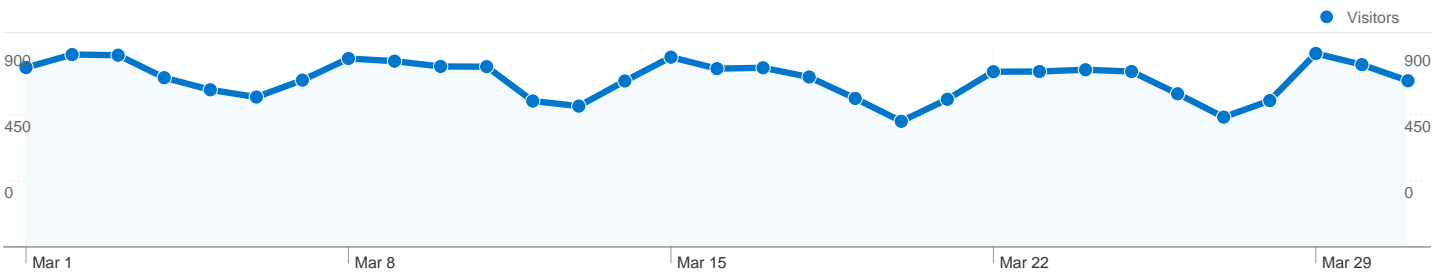

**Site Usage**

**26,863** Visits

**64.87%** Bounce Rate

**89,298** Pageviews

**00:02:11** Avg. Time on Site

**3.32** Pages/Visit

**63.00%** % New Visits

**Visitors Overview**

**Visitors**  
**18,858**

**Map Overlay**

**Traffic Sources Overview**

- **Search Engines**  
16,369.00 (60.94%)
- **Referring Sites**  
5,737.00 (21.36%)
- **Direct Traffic**  
4,757.00 (17.71%)

**Content Overview**

## 18,858 people visited this site

26,863 Visits

18,858 Absolute Unique Visitors

89,298 Pageviews

3.32 Average Pageviews

00:02:11 Time on Site

64.87% Bounce Rate

63.00% New Visits

**26,863 visits came from 125 countries/territories**

Site Usage

Country/Territory	Visits	Pages/Visit	Avg. Time on Site	% New Visits	Bounce Rate
<b>Visits</b> <b>26,863</b> % of Site Total: 100.00%	<b>Pages/Visit</b> <b>3.32</b> Site Avg: 3.32 (0.00%)	<b>Avg. Time on Site</b> <b>00:02:11</b> Site Avg: 00:02:11 (0.00%)	<b>% New Visits</b> <b>63.04%</b> Site Avg: 63.00% (0.06%)	<b>Bounce Rate</b> <b>64.87%</b> Site Avg: 64.87% (0.00%)	
United States	14,433	3.60	00:02:23	65.57%	61.82%
United Kingdom	2,417	3.09	00:02:16	64.58%	63.63%
Canada	1,417	4.51	00:02:25	66.62%	59.49%
Serbia	935	1.06	00:00:13	3.10%	98.29%
Australia	681	2.83	00:02:00	52.57%	67.99%
Germany	671	3.31	00:02:10	61.40%	64.68%
France	591	3.45	00:02:19	58.38%	62.10%
Italy	571	3.01	00:01:44	49.21%	68.13%
Spain	511	2.98	00:02:34	71.23%	64.38%