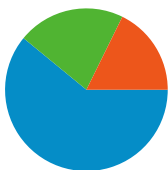

Traffic Sources Overview

- **Search Engines**
  16,369.00 (60.94%)
- **Referring Sites**
  5,737.00 (21.36%)
- **Direct Traffic**
  4,757.00 (17.71%)

Content Overview

Pages	Pageviews	% Pageviews
/	12,116	13.57%
/info/top100.html	3,879	4.34%
/video/index.html	3,172	3.55%
/PSFL/index.html	2,329	2.61%
/search.html	2,293	2.57%