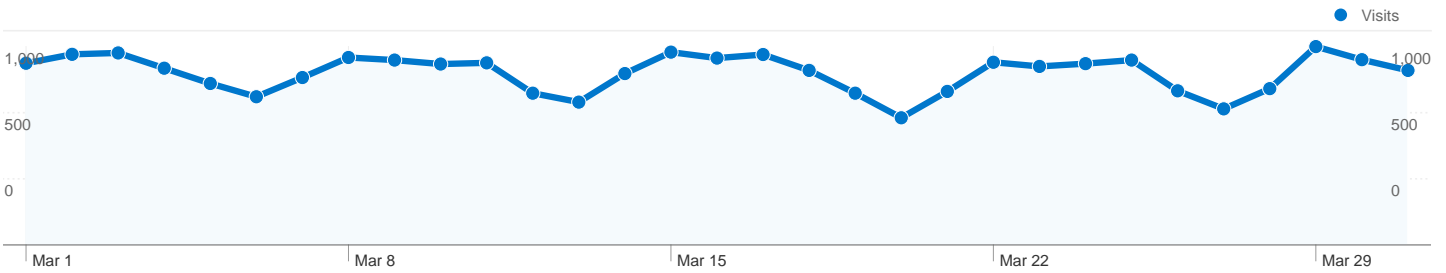

**Site Usage**

**26,863** Visits

**64.87%** Bounce Rate

**89,298** Pageviews

**00:02:11** Avg. Time on Site

**3.32** Pages/Visit

**63.00%** % New Visits

**Visitors Overview**

## 18,858 people visited this site

26,863 Visits

18,858 Absolute Unique Visitors

89,298 Pageviews

3.32 Average Pageviews

00:02:11 Time on Site

64.87% Bounce Rate

63.00% New Visits

**All traffic sources sent a total of 26,863 visits**

-  **17.71%** Direct Traffic
-  **21.36%** Referring Sites
-  **60.94%** Search Engines

- **Search Engines**  
16,369.00 (60.94%)
- **Referring Sites**  
5,737.00 (21.36%)
- **Direct Traffic**  
4,757.00 (17.71%)

**26,863 visits came from 125 countries/territories**

Site Usage

Country/Territory	Visits	Pages/Visit	Avg. Time on Site	% New Visits	Bounce Rate
<b>Visits</b> <b>26,863</b> % of Site Total: 100.00%	<b>Pages/Visit</b> <b>3.32</b> Site Avg: 3.32 (0.00%)	<b>Avg. Time on Site</b> <b>00:02:11</b> Site Avg: 00:02:11 (0.00%)	<b>% New Visits</b> <b>63.04%</b> Site Avg: 63.00% (0.06%)	<b>Bounce Rate</b> <b>64.87%</b> Site Avg: 64.87% (0.00%)	
United States	14,433	3.60	00:02:23	65.57%	61.82%
United Kingdom	2,417	3.09	00:02:16	64.58%	63.63%
Canada	1,417	4.51	00:02:25	66.62%	59.49%
Serbia	935	1.06	00:00:13	3.10%	98.29%
Australia	681	2.83	00:02:00	52.57%	67.99%
Germany	671	3.31	00:02:10	61.40%	64.68%
France	591	3.45	00:02:19	58.38%	62.10%
Italy	571	3.01	00:01:44	49.21%	68.13%
Spain	511	2.98	00:02:34	71.23%	64.38%