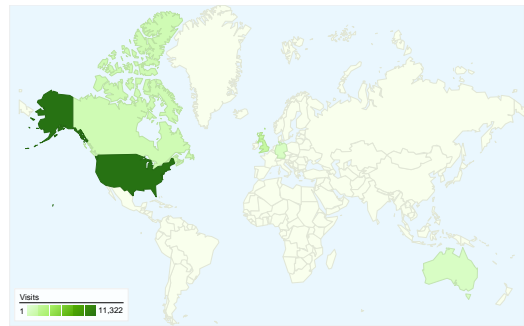

Site Usage

20,596 Visits

60.55% Bounce Rate

75,342 Pageviews

00:02:35 Avg. Time on Site

3.66 Pages/Visit

61.56% % New Visits

Visitors Overview

Visitors
14,450

Map Overlay

Traffic Sources Overview

- **Search Engines**
 11,551.00 (56.08%)
- **Direct Traffic**
 4,711.00 (22.87%)
- **Referring Sites**
 4,334.00 (21.04%)

Content Overview

Pages	Pageviews	% Pageviews
/	10,147	13.47%
/video/index.html	3,350	4.45%
/info/top100.html	3,239	4.30%
/search.html	1,907	2.53%
/index.html	1,840	2.44%

14,450 people visited this site

20,596 Visits

14,450 Absolute Unique Visitors

75,342 Pageviews

3.66 Average Pageviews

00:02:35 Time on Site

60.55% Bounce Rate

61.56% New Visits

20,596 visits came from 124 countries/territories

Site Usage

Country/Territory	Visits	Pages/Visit	Avg. Time on Site	% New Visits	Bounce Rate
Visits 20,596 % of Site Total: 100.00%	Pages/Visit 3.66 Site Avg: 3.66 (0.00%)	Avg. Time on Site 00:02:35 Site Avg: 00:02:35 (0.00%)	% New Visits 61.61% Site Avg: 61.56% (0.08%)	Bounce Rate 60.55% Site Avg: 60.55% (0.00%)	
United States	11,322	3.96	00:02:39	61.09%	58.29%
United Kingdom	1,761	3.99	00:02:56	57.52%	57.30%
Canada	1,094	3.84	00:02:28	60.33%	57.13%
Germany	573	4.21	00:02:58	68.06%	61.26%
Australia	555	3.80	00:03:17	55.50%	60.90%
Italy	519	3.45	00:02:11	47.78%	60.89%
France	506	3.36	00:04:24	56.13%	65.81%
Spain	420	3.16	00:02:26	61.90%	62.38%
Brazil	341	2.04	00:01:13	70.97%	69.50%