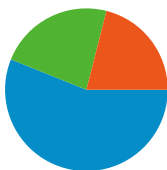

Traffic Sources Overview

- **Search Engines**
  11,551.00 (56.08%)
- **Direct Traffic**
  4,711.00 (22.87%)
- **Referring Sites**
  4,334.00 (21.04%)

Content Overview

Pages	Pageviews	% Pageviews
/	10,147	13.47%
/video/index.html	3,350	4.45%
/info/top100.html	3,239	4.30%
/search.html	1,907	2.53%
/index.html	1,840	2.44%