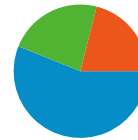

- Search Engines
  11,551.00 (56.08%)
- Direct Traffic
  4,711.00 (22.87%)
- Referring Sites
  4,334.00 (21.04%)

Top Traffic Sources

Sources	Visits	% visits	Keywords	Visits	% visits
google (organic)	9,831	47.73%	silent era	584	5.06%
(direct) ((none))	4,711	22.87%	silent films	456	3.95%
en.wikipedia.org (referral)	1,785	8.67%	best silent films	237	2.05%
yahoo (organic)	876	4.25%	silent movies	164	1.42%
bing (organic)	449	2.18%	silent film	120	1.04%