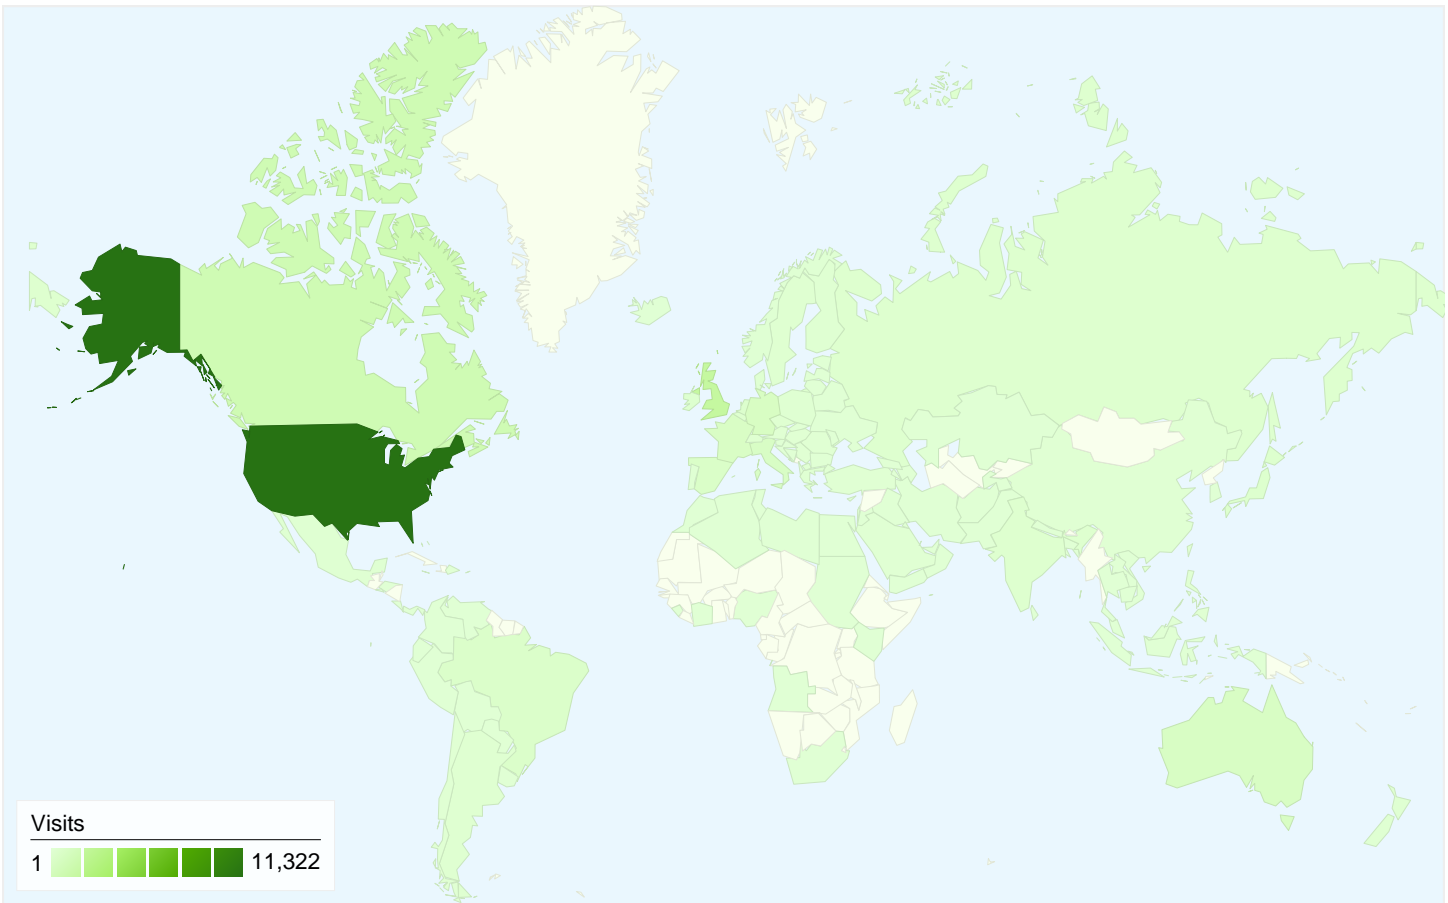

14,450 people visited this site

20,596 Visits

14,450 Absolute Unique Visitors

75,342 Pageviews

3.66 Average Pageviews

00:02:35 Time on Site

60.55% Bounce Rate

61.56% New Visits

All traffic sources sent a total of 20,596 visits

-  22.87% Direct Traffic
-  21.04% Referring Sites
-  56.08% Search Engines

- Search Engines
11,551.00 (56.08%)
- Direct Traffic
4,711.00 (22.87%)
- Referring Sites
4,334.00 (21.04%)

Top Traffic Sources

Sources	Visits	% visits	Keywords	Visits	% visits
google (organic)	9,831	47.73%	silent era	584	5.06%
(direct) ((none))	4,711	22.87%	silent films	456	3.95%
en.wikipedia.org (referral)	1,785	8.67%	best silent films	237	2.05%
yahoo (organic)	876	4.25%	silent movies	164	1.42%
bing (organic)	449	2.18%	silent film	120	1.04%

20,596 visits came from 124 countries/territories

Site Usage

Country/Territory	Visits	Pages/Visit	Avg. Time on Site	% New Visits	Bounce Rate
Visits 20,596 % of Site Total: 100.00%	Pages/Visit 3.66 Site Avg: 3.66 (0.00%)	Avg. Time on Site 00:02:35 Site Avg: 00:02:35 (0.00%)	% New Visits 61.61% Site Avg: 61.56% (0.08%)	Bounce Rate 60.55% Site Avg: 60.55% (0.00%)	
United States	11,322	3.96	00:02:39	61.09%	58.29%
United Kingdom	1,761	3.99	00:02:56	57.52%	57.30%
Canada	1,094	3.84	00:02:28	60.33%	57.13%
Germany	573	4.21	00:02:58	68.06%	61.26%
Australia	555	3.80	00:03:17	55.50%	60.90%
Italy	519	3.45	00:02:11	47.78%	60.89%
France	506	3.36	00:04:24	56.13%	65.81%
Spain	420	3.16	00:02:26	61.90%	62.38%
Brazil	341	2.04	00:01:13	70.97%	69.50%