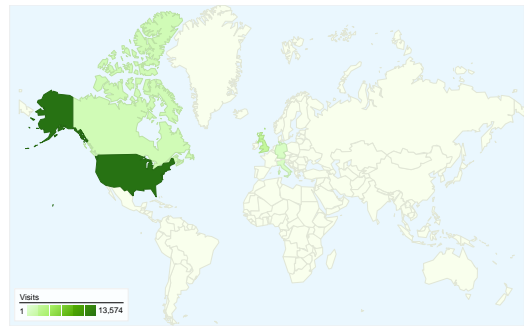

**Site Usage**

**24,312** Visits

**62.13%** Bounce Rate

**85,497** Pageviews

**00:02:31** Avg. Time on Site

**3.52** Pages/Visit

**64.64%** % New Visits

**Visitors Overview**

**Visitors**  
**17,545**

**Map Overlay**

**Traffic Sources Overview**

- **Search Engines**  
14,661.00 (60.30%)
- **Referring Sites**  
5,015.00 (20.63%)
- **Direct Traffic**  
4,636.00 (19.07%)

**Content Overview**

All traffic sources sent a total of 24,312 visits

-  19.07% Direct Traffic
-  20.63% Referring Sites
-  60.30% Search Engines

-  **Search Engines**  
14,661.00 (60.30%)
-  **Referring Sites**  
5,015.00 (20.63%)
-  **Direct Traffic**  
4,636.00 (19.07%)

**24,312 visits came from 135 countries/territories**

Site Usage						
Visits	Pages/Visit	Avg. Time on Site	% New Visits	Bounce Rate		
<b>24,312</b> % of Site Total: 100.00%	<b>3.52</b> Site Avg: 3.52 (0.00%)	<b>00:02:31</b> Site Avg: 00:02:31 (0.00%)	<b>64.66%</b> Site Avg: 64.64% (0.04%)	<b>62.13%</b> Site Avg: 62.13% (0.00%)		
Country/Territory	Visits	Pages/Visit	Avg. Time on Site	% New Visits	Bounce Rate	
United States	<b>13,574</b>	3.65	00:02:29	64.12%	60.73%	
United Kingdom	<b>2,296</b>	4.14	00:02:48	60.63%	62.37%	
Canada	<b>1,238</b>	3.24	00:01:54	69.63%	60.42%	
Germany	<b>661</b>	3.76	00:02:43	68.99%	63.99%	
Italy	<b>625</b>	3.04	00:01:43	42.72%	68.32%	
Australia	<b>613</b>	2.85	00:02:11	52.20%	68.19%	
France	<b>524</b>	2.71	00:01:38	65.27%	64.50%	
Spain	<b>439</b>	3.75	00:02:26	70.84%	58.54%	
Brazil	<b>389</b>	3.36	00:02:34	71.47%	65.30%	