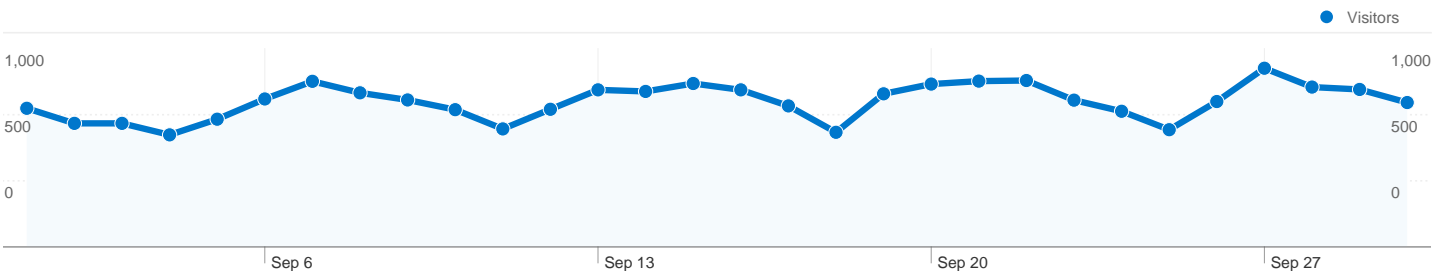

**Site Usage**

**24,312** Visits

**62.13%** Bounce Rate

**85,497** Pageviews

**00:02:31** Avg. Time on Site

**3.52** Pages/Visit

**64.64%** % New Visits

**Visitors Overview**

**Visitors**  
**17,545**

**Map Overlay**

**Traffic Sources Overview**

- **Search Engines**  
14,661.00 (60.30%)
- **Referring Sites**  
5,015.00 (20.63%)
- **Direct Traffic**  
4,636.00 (19.07%)

**Content Overview**

## 17,545 people visited this site

24,312 Visits

17,545 Absolute Unique Visitors

85,497 Pageviews

3.52 Average Pageviews

00:02:31 Time on Site

62.13% Bounce Rate

64.64% New Visits

**24,312 visits came from 135 countries/territories**

Site Usage						
Visits	Pages/Visit	Avg. Time on Site	% New Visits	Bounce Rate		
<b>24,312</b> % of Site Total: 100.00%	<b>3.52</b> Site Avg: 3.52 (0.00%)	<b>00:02:31</b> Site Avg: 00:02:31 (0.00%)	<b>64.66%</b> Site Avg: 64.64% (0.04%)	<b>62.13%</b> Site Avg: 62.13% (0.00%)		
Country/Territory	Visits	Pages/Visit	Avg. Time on Site	% New Visits	Bounce Rate	
United States	<b>13,574</b>	3.65	00:02:29	64.12%	60.73%	
United Kingdom	<b>2,296</b>	4.14	00:02:48	60.63%	62.37%	
Canada	<b>1,238</b>	3.24	00:01:54	69.63%	60.42%	
Germany	<b>661</b>	3.76	00:02:43	68.99%	63.99%	
Italy	<b>625</b>	3.04	00:01:43	42.72%	68.32%	
Australia	<b>613</b>	2.85	00:02:11	52.20%	68.19%	
France	<b>524</b>	2.71	00:01:38	65.27%	64.50%	
Spain	<b>439</b>	3.75	00:02:26	70.84%	58.54%	
Brazil	<b>389</b>	3.36	00:02:34	71.47%	65.30%	