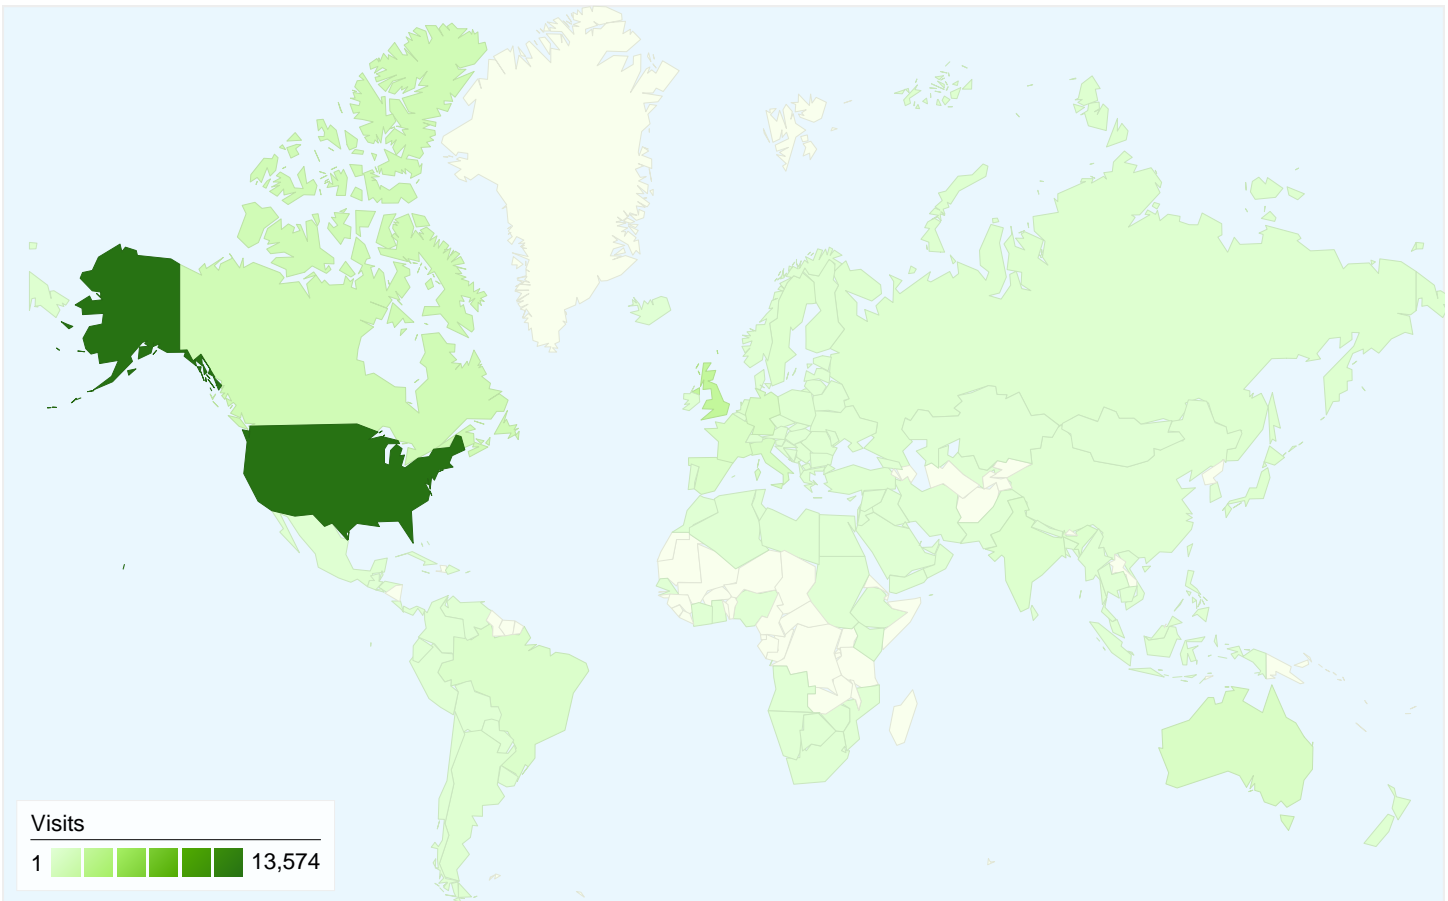

**Visitors**  
**17,545**

**Map Overlay**

**Traffic Sources Overview**

- **Search Engines**  
14,661.00 (60.30%)
- **Referring Sites**  
5,015.00 (20.63%)
- **Direct Traffic**  
4,636.00 (19.07%)

**Content Overview**

## 17,545 people visited this site

24,312 Visits

17,545 Absolute Unique Visitors

85,497 Pageviews

3.52 Average Pageviews

00:02:31 Time on Site

62.13% Bounce Rate

64.64% New Visits

All traffic sources sent a total of 24,312 visits

-  19.07% Direct Traffic
-  20.63% Referring Sites
-  60.30% Search Engines

-  **Search Engines**  
14,661.00 (60.30%)
-  **Referring Sites**  
5,015.00 (20.63%)
-  **Direct Traffic**  
4,636.00 (19.07%)

**24,312 visits came from 135 countries/territories**

Site Usage						
Visits	Pages/Visit	Avg. Time on Site	% New Visits	Bounce Rate		
<b>24,312</b> % of Site Total: 100.00%	<b>3.52</b> Site Avg: 3.52 (0.00%)	<b>00:02:31</b> Site Avg: 00:02:31 (0.00%)	<b>64.66%</b> Site Avg: 64.64% (0.04%)	<b>62.13%</b> Site Avg: 62.13% (0.00%)		
Country/Territory	Visits	Pages/Visit	Avg. Time on Site	% New Visits	Bounce Rate	
United States	<b>13,574</b>	3.65	00:02:29	64.12%	60.73%	
United Kingdom	<b>2,296</b>	4.14	00:02:48	60.63%	62.37%	
Canada	<b>1,238</b>	3.24	00:01:54	69.63%	60.42%	
Germany	<b>661</b>	3.76	00:02:43	68.99%	63.99%	
Italy	<b>625</b>	3.04	00:01:43	42.72%	68.32%	
Australia	<b>613</b>	2.85	00:02:11	52.20%	68.19%	
France	<b>524</b>	2.71	00:01:38	65.27%	64.50%	
Spain	<b>439</b>	3.75	00:02:26	70.84%	58.54%	
Brazil	<b>389</b>	3.36	00:02:34	71.47%	65.30%	