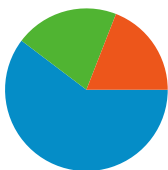

**Site Usage**

**24,312** Visits

**62.13%** Bounce Rate

**85,497** Pageviews

**00:02:31** Avg. Time on Site

**3.52** Pages/Visit

**64.64%** % New Visits

**Visitors Overview**

**Visitors**  
**17,545**

**Map Overlay**

**Traffic Sources Overview**

- **Search Engines**  
14,661.00 (60.30%)
- **Referring Sites**  
5,015.00 (20.63%)
- **Direct Traffic**  
4,636.00 (19.07%)

**Content Overview**

**24,312 visits came from 135 countries/territories**

Site Usage						
Visits	Pages/Visit	Avg. Time on Site	% New Visits	Bounce Rate		
<b>24,312</b> % of Site Total: 100.00%	<b>3.52</b> Site Avg: 3.52 (0.00%)	<b>00:02:31</b> Site Avg: 00:02:31 (0.00%)	<b>64.66%</b> Site Avg: 64.64% (0.04%)	<b>62.13%</b> Site Avg: 62.13% (0.00%)		
Country/Territory	Visits	Pages/Visit	Avg. Time on Site	% New Visits	Bounce Rate	
United States	<b>13,574</b>	3.65	00:02:29	64.12%	60.73%	
United Kingdom	<b>2,296</b>	4.14	00:02:48	60.63%	62.37%	
Canada	<b>1,238</b>	3.24	00:01:54	69.63%	60.42%	
Germany	<b>661</b>	3.76	00:02:43	68.99%	63.99%	
Italy	<b>625</b>	3.04	00:01:43	42.72%	68.32%	
Australia	<b>613</b>	2.85	00:02:11	52.20%	68.19%	
France	<b>524</b>	2.71	00:01:38	65.27%	64.50%	
Spain	<b>439</b>	3.75	00:02:26	70.84%	58.54%	
Brazil	<b>389</b>	3.36	00:02:34	71.47%	65.30%	

## Top Content

Pages	Pageviews	% Pageviews
/	10,883	12.73%
/info/top100.html	4,524	5.29%
/video/index.html	3,570	4.18%
/search.html	2,244	2.62%
/index.html	1,989	2.33%