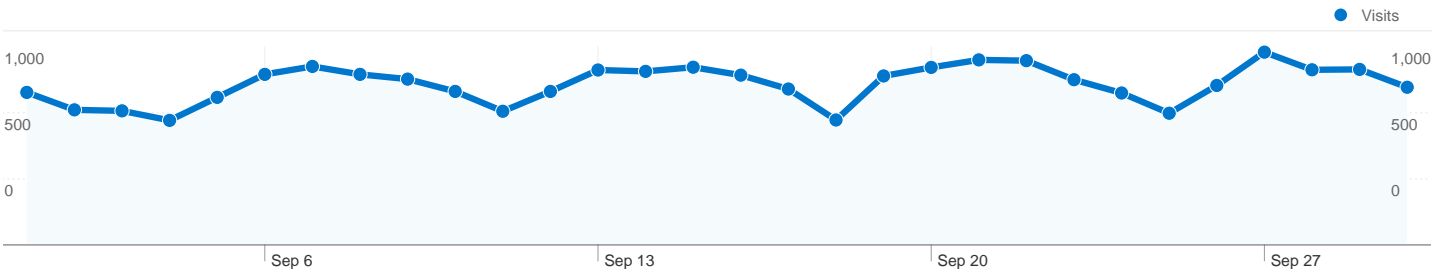

**Site Usage**

**24,312** Visits

**62.13%** Bounce Rate

**85,497** Pageviews

**00:02:31** Avg. Time on Site

**3.52** Pages/Visit

**64.64%** % New Visits

**Visitors Overview**

## 17,545 people visited this site

24,312 Visits

17,545 Absolute Unique Visitors

85,497 Pageviews

3.52 Average Pageviews

00:02:31 Time on Site

62.13% Bounce Rate

64.64% New Visits

All traffic sources sent a total of 24,312 visits

-  19.07% Direct Traffic
-  20.63% Referring Sites
-  60.30% Search Engines

-  **Search Engines**  
14,661.00 (60.30%)
-  **Referring Sites**  
5,015.00 (20.63%)
-  **Direct Traffic**  
4,636.00 (19.07%)