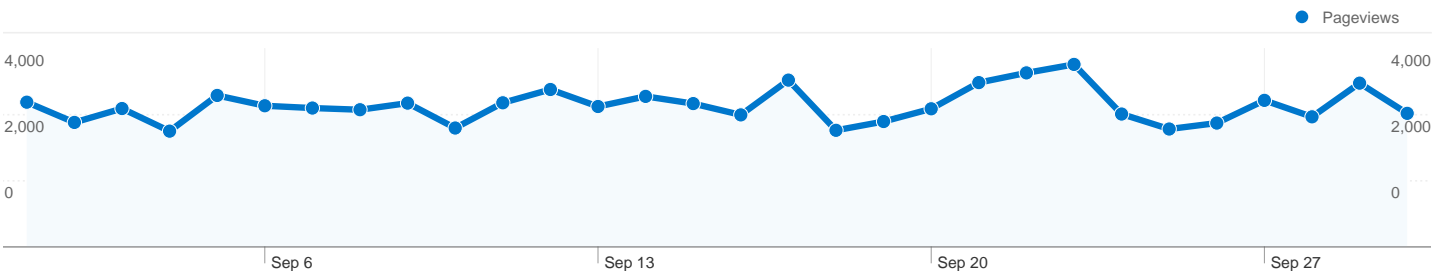

Pages on this site were viewed a total of 85,497 times

85,497 Pageviews

59,589 Unique Views

62.13% Bounce Rate

Top Content

Pages	Pageviews	% Pageviews
/	10,883	12.73%
/info/top100.html	4,524	5.29%
/video/index.html	3,570	4.18%
/search.html	2,244	2.62%
/index.html	1,989	2.33%